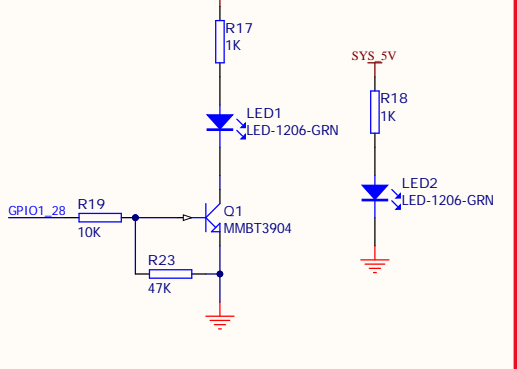

BBB EXPANSION HEADERS - MALE

USER BUTTONS

4.3" RGB DISPLAY

LED INDICATION

I2DEEPROM

BACKLIGHT SUPPLY