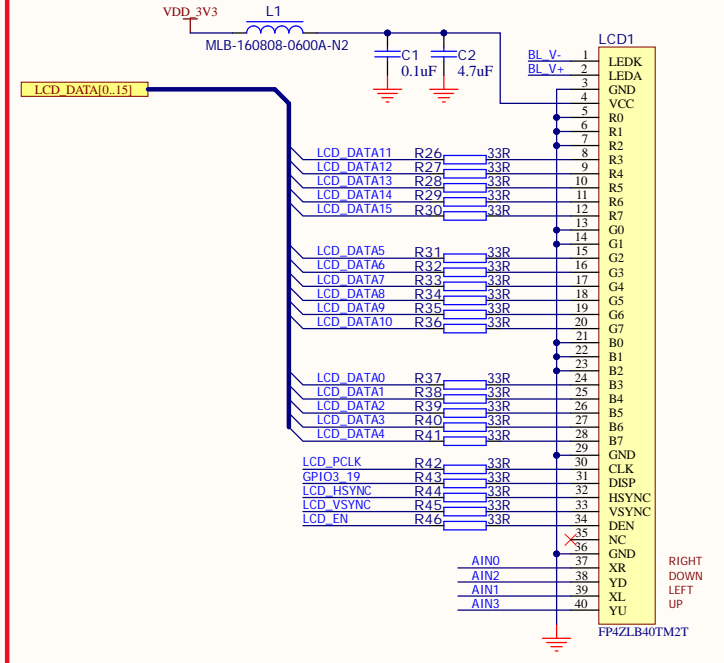

BBB EXPANSION HEADERS - MALE

USER BUTTONS

4.3" RGB DISPLAY

LED INDICATION

I2DEEPROM

BACKLIGHT SUPPLY