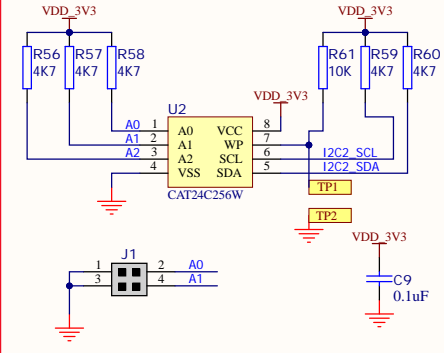

BBB EXPANSION HEADERS - MALE

USER BUTTONS

4.3" RGB DISPLAY

LED INDICATION

I2DEEPROM

BACKLIGHT SUPPLY