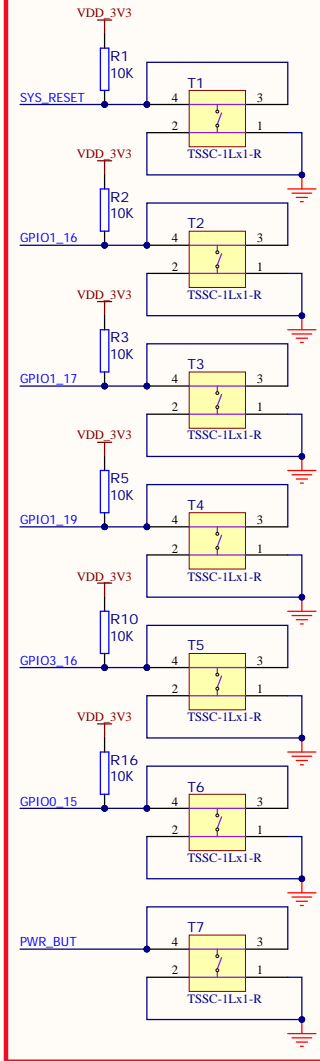

BBB EXPANSION HEADERS - MALE

USER BUTTONS

4.3" RGB DISPLAY

LED INDICATION

I2DEEPROM

BACKLIGHT SUPPLY