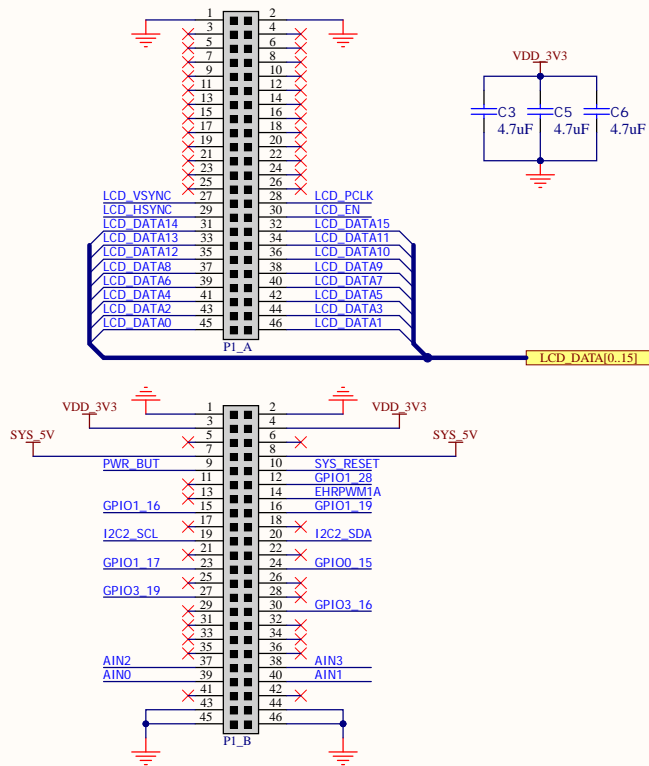

BBB EXPANSION HEADERS - MALE

USER BUTTONS

4.3" RGB DISPLAY

LED INDICATION

I2DEEPROM

BACKLIGHT SUPPLY