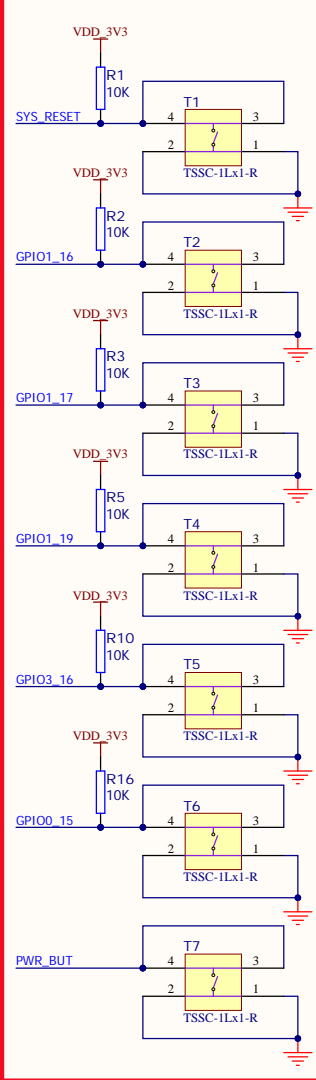

BBB EXPANSION HEADERS - MALE

LED INDICATION

I2DEEPROM

USER BUTTONS

4.3" RGB DISPLAY

BACKLIGHT SUPPLY