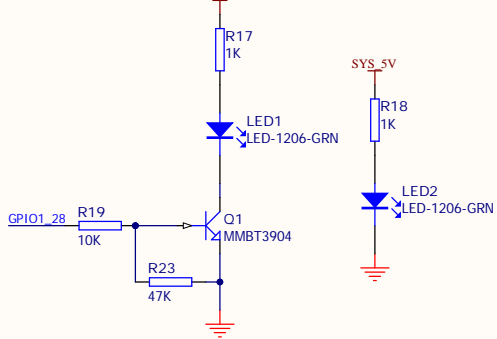

BBB EXPANSION HEADERS - MALE

LED INDICATION

I2DEEPROM

USER BUTTONS

4.3" RGB DISPLAY

BACKLIGHT SUPPLY