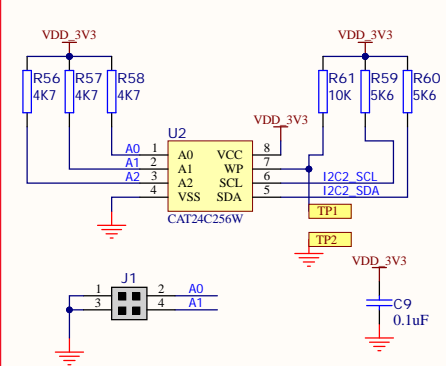

BBB EXPANSION HEADERS - MALE

LED INDICATION

I2DEEPROM

USER BUTTONS

4.3" RGB DISPLAY

BACKLIGHT SUPPLY