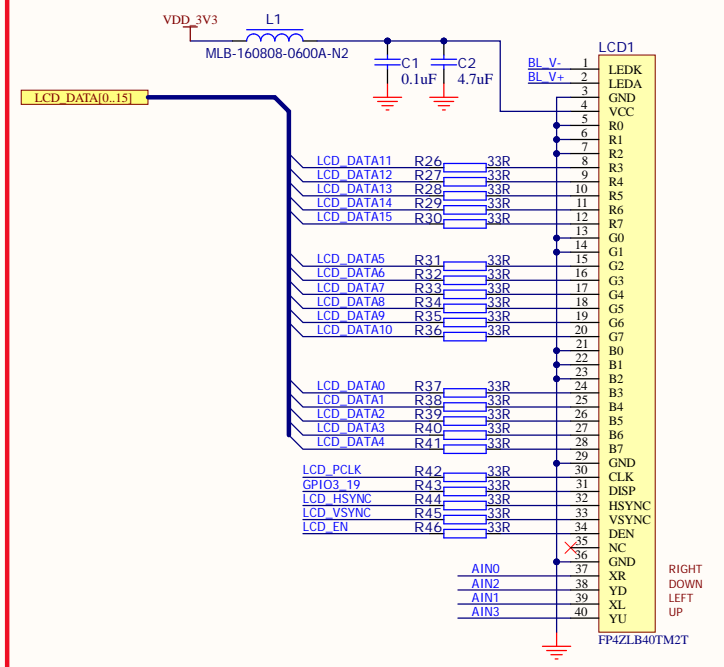

BBB EXPANSION HEADERS - MALE

LED INDICATION

I2DEEPROM

USER BUTTONS

4.3" RGB DISPLAY

BACKLIGHT SUPPLY