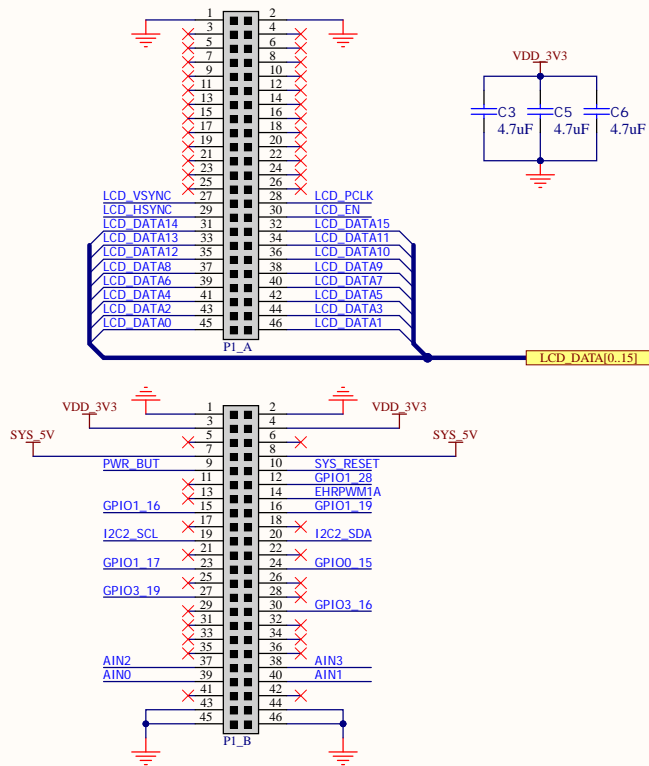

BBB EXPANSION HEADERS - MALE

LED INDICATION

I2DEEPROM

USER BUTTONS

4.3" RGB DISPLAY

BACKLIGHT SUPPLY