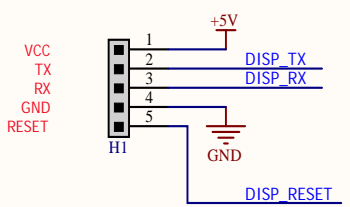

JUMPER SHUNTS

RESET BUTTON FOR ARDUINO

4D PROGRAMMING CABLE

4D SYSTEMS DISPLAY

RESET CIRCUIT FIXED TO D4

ARDUINO

<http://www.4dsystems.com.au>

Title: 4D Arduino Adaptor Shield	
Revision: 2.01	 4D SYSTEMS TURNING TECHNOLOGY INTO ART
Date: 14/09/2018	
Time: 4:13:02 PM	
File: 4Display-Shield-Adaptor-REV2.01.SchDoc	