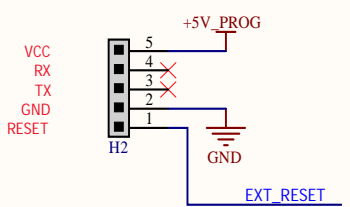

JUMPER SHUNTS

RESET BUTTON FOR ARDUINO

4D PROGRAMMING CABLE

4D SYSTEMS DISPLAY

RESET CIRCUIT FIXED TO D4

ARDUINO

<http://www.4dsystems.com.au>

Title: 4D Arduino Adaptor Shield	
Revision: 2.01	 4D SYSTEMS TURNING TECHNOLOGY INTO ART
Date: 14/09/2018	
Time: 4:13:02 PM	
File: 4Display-Shield-Adaptor-REV2.01.SchDoc	