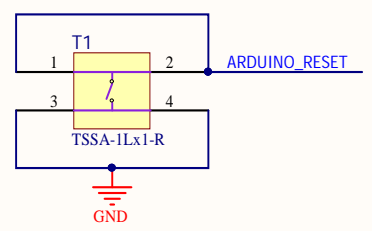

JUMPER SHUNTS

RESET BUTTON FOR ARDUINO

4D PROGRAMMING CABLE

4D SYSTEMS DISPLAY

RESET CIRCUIT FIXED TO D4

ARDUINO

<http://www.4dsystems.com.au>

Title: 4D Arduino Adaptor Shield	
Revision: 2.01	 4D SYSTEMS TURNING TECHNOLOGY INTO ART
Date: 14/09/2018	
Time: 4:13:02 PM	
File: 4Display-Shield-Adaptor-REV2.01.SchDoc	