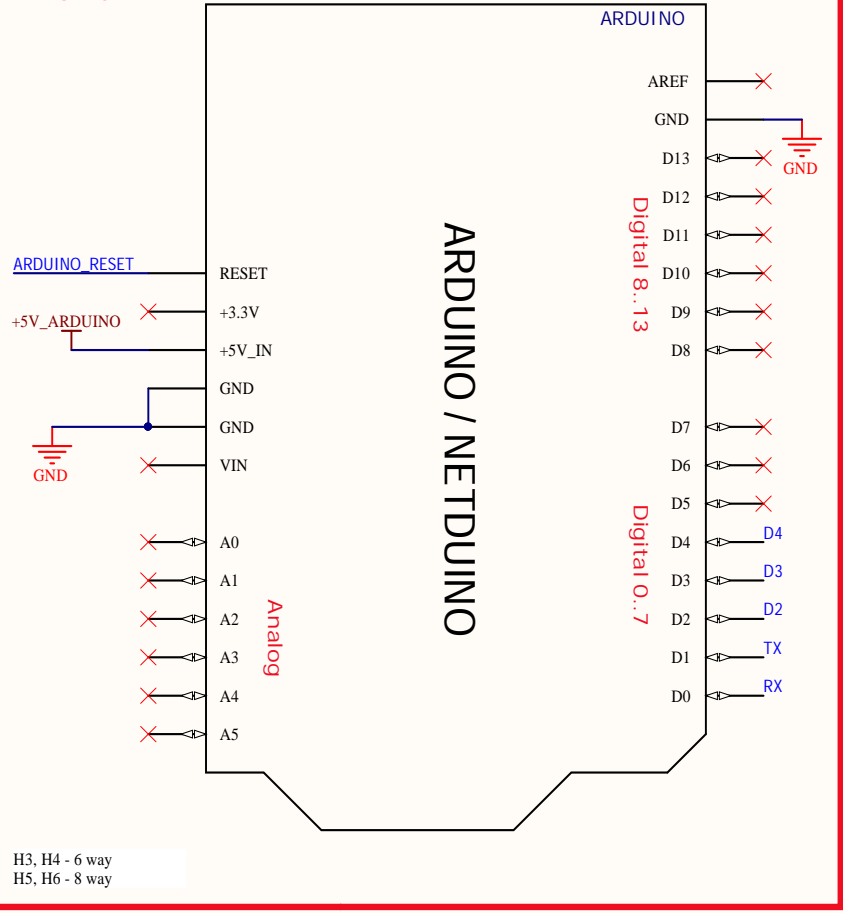

JUMPER SHUNTS

RESET BUTTON FOR ARDUINO

4D PROGRAMMING CABLE

4D SYSTEMS DISPLAY

RESET CIRCUIT FIXED TO D4

ARDUINO

<http://www.4dsystems.com.au>

Title: 4D Arduino Adaptor Shield	
Revision: 2.01	 4D SYSTEMS TURNING TECHNOLOGY INTO ART
Date: 14/09/2018	
Time: 4:13:02 PM	
File: 4Display-Shield-Adaptor-REV2.01.SchDoc	