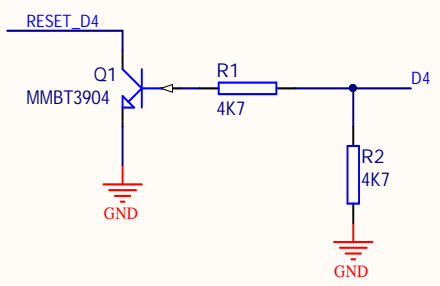

JUMPER SHUNTS

RESET BUTTON FOR ARDUINO

4D PROGRAMMING CABLE

4D SYSTEMS DISPLAY

RESET CIRCUIT FIXED TO D4

ARDUINO

<http://www.4dsystems.com.au>

Title: 4D Arduino Adaptor Shield	
Revision: 2.01	 4D SYSTEMS TURNING TECHNOLOGY INTO ART
Date: 14/09/2018	
Time: 4:13:02 PM	
File: 4Display-Shield-Adaptor-REV2.01.SchDoc	