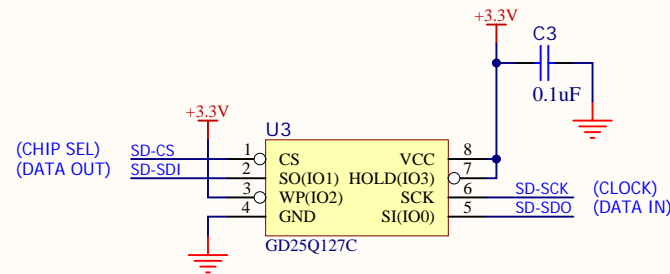

PROCESSOR

BACKLIGHT

DISPLAY 0.96"

POWER

MATESBUS

FLASH MEMORY - SPI BUS

POWER USER

Title: **TIMI-96**