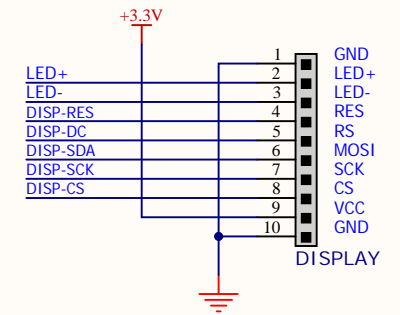

PROCESSOR

BACKLIGHT

DISPLAY 0.96"

POWER

MATESBUS

FLASH MEMORY - SPI BUS

POWER USER

Title: **TIMI-96**