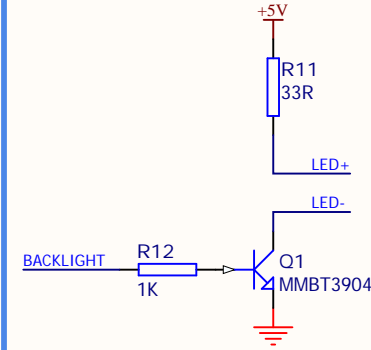

PROCESSOR

BACKLIGHT

DISPLAY 0.96"

POWER

MATESBUS

FLASH MEMORY - SPI BUS

POWER USER

Title: **TIMI-96**