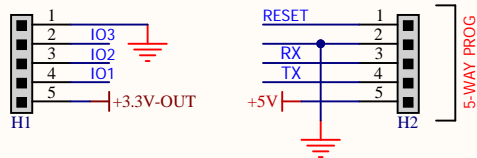

PROCESSOR

BACKLIGHT

DISPLAY 0.96"

POWER

MATESBUS

FLASH MEMORY - SPI BUS

POWER USER

Title: **TIMI-96**