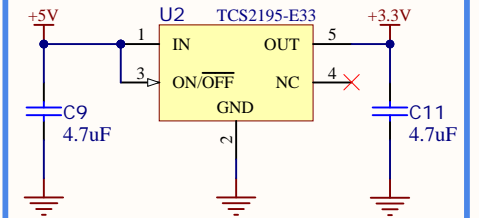

PROCESSOR

BACKLIGHT

DISPLAY 0.96"

POWER

MATESBUS

FLASH MEMORY - SPI BUS

POWER USER

Title: **TIMI-96**