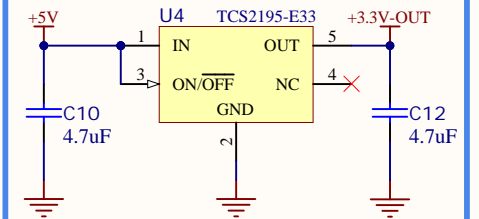

PROCESSOR

BACKLIGHT

DISPLAY 0.96"

POWER

MATESBUS

FLASH MEMORY - SPI BUS

POWER USER

Title: **TIMI-96**