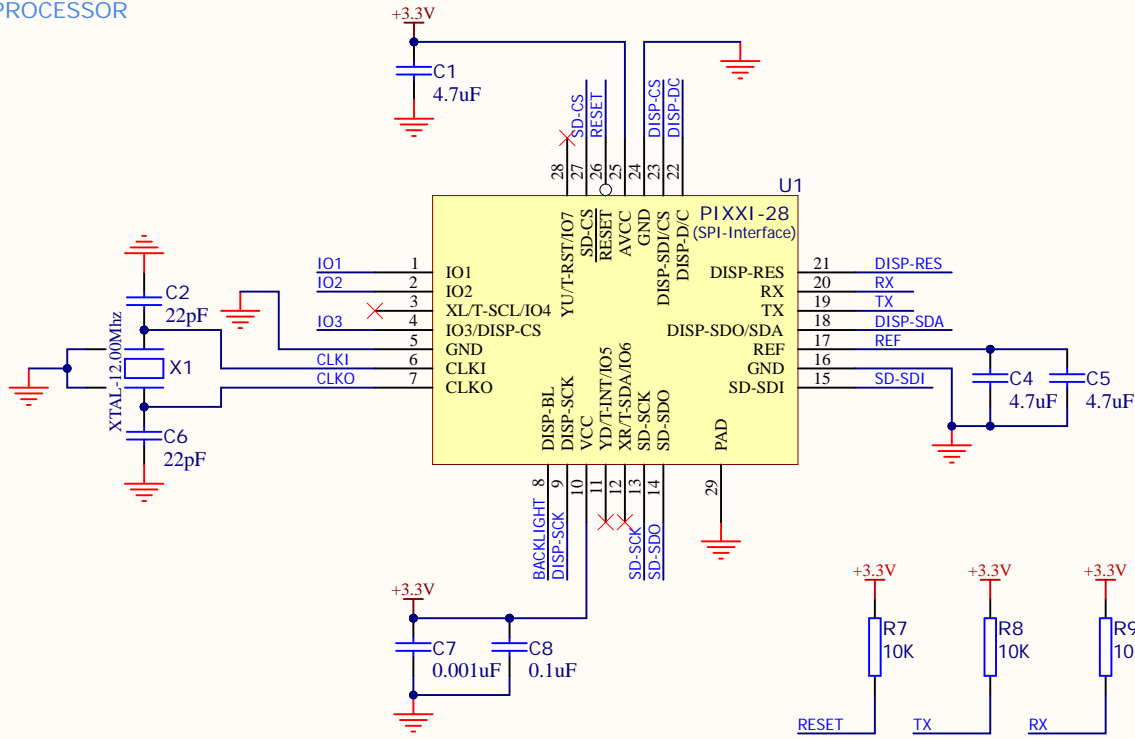

PROCESSOR

BACKLIGHT

DISPLAY 0.96"

POWER

MATESBUS

FLASH MEMORY - SPI BUS

POWER USER

Title: **TIMI-96**