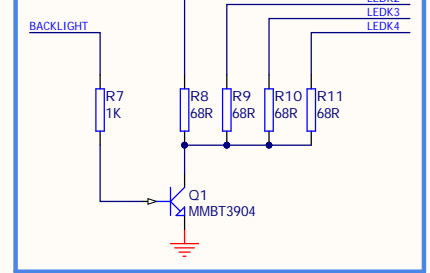

USER INTERFACE

BACKLIGHTS

POWER

PROCESSOR

FPC TO DISPLAY

Title: **BBM-TED-250**

Revision: 1.0  
Date: 12/11/2021  
<http://www.BreadBoardMates.com>