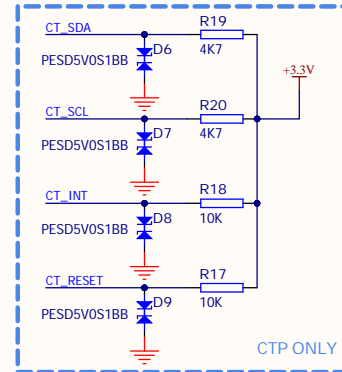

USER INTERFACE

BACKLIGHTS

POWER

PROCESSOR

FPC TO DISPLAY

Title: **BBM-TED-250**

Revision: 1.0  
Date: 12/11/2021  
<http://www.BreadBoardMates.com>