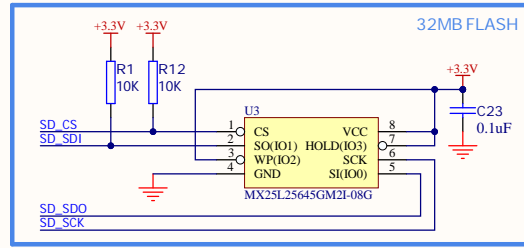

USER INTERFACE

BACKLIGHTS

POWER

PROCESSOR

FPC TO DISPLAY

Title: **BBM-TED-250**

Revision: 1.0  
Date: 12/11/2021  
<http://www.BreadBoardMates.com>