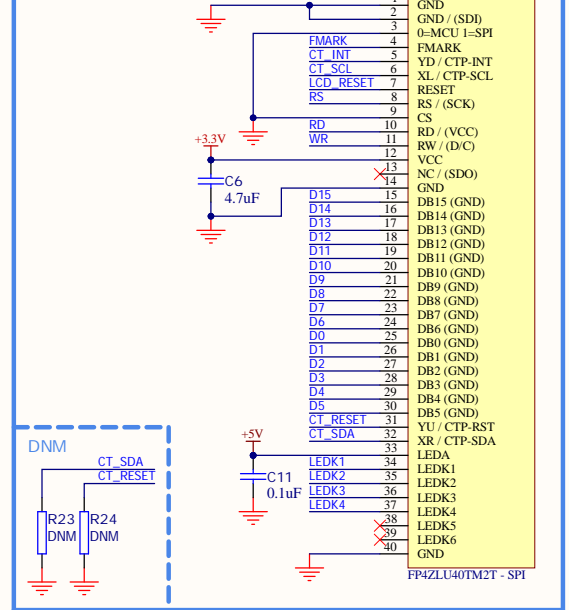

USER INTERFACE

BACKLIGHTS

POWER

PROCESSOR

FPC TO DISPLAY

Title: **BBM-TED-250**

Revision: 1.0  
Date: 12/11/2021  
<http://www.BreadBoardMates.com>