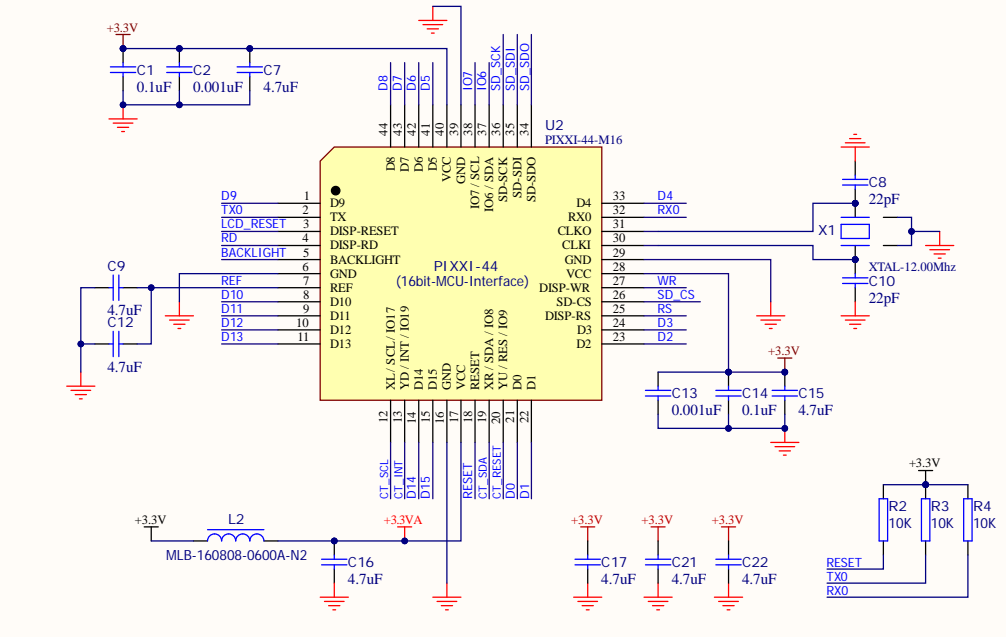

USER INTERFACE

BACKLIGHTS

POWER

PROCESSOR

FPC TO DISPLAY

Title: **BBM-TED-250**

Revision: 1.0  
Date: 12/11/2021  
<http://www.BreadBoardMates.com>