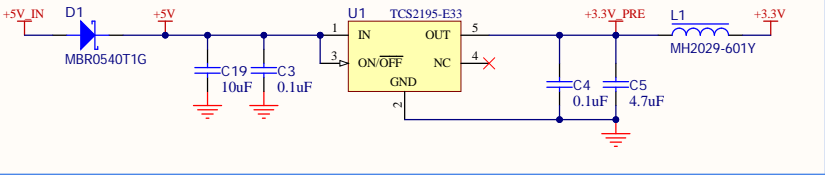

USER INTERFACE

BACKLIGHTS

POWER

PROCESSOR

FPC TO DISPLAY

Title: **BBM-TED-250**

Revision: 1.0  
Date: 12/11/2021  
<http://www.BreadBoardMates.com>