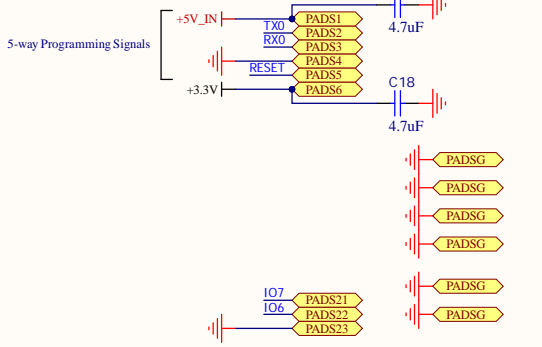

USER INTERFACE

BACKLIGHTS

POWER

PROCESSOR

FPC TO DISPLAY

Title: **BBM-TED-250**

Revision: 1.0  
Date: 12/11/2021  
<http://www.BreadBoardMates.com>